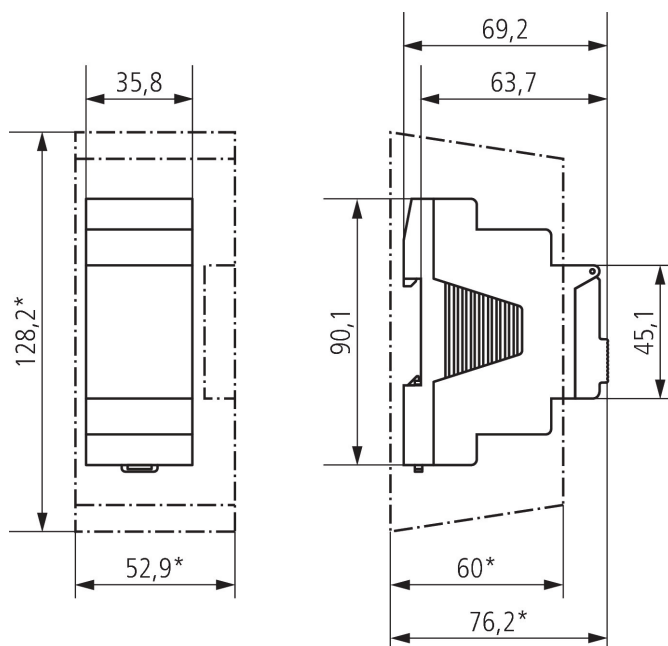

SIMPLEXA 178 top LI

Item no.: 1780130

theben

Technical data

SIMPLEXA 178 top LI	
Operating voltage	230 V AC
Frequency	50 - 60 Hz
Width	2 modules
Installation type	DIN rail
Type of contact	NO contact
Opening width	< 3 mm (μ)
Program	Weekly program
Program functions	ON-OFF
Number of channels	1
Number of memory locations	42
Power reserve	6 years
Switching capacity at 250 V AC, $\cos \varphi = 1$	16 A
Switching capacity at 250 V AC, $\cos \varphi = 0,6$	2 A
Incandescent/halogen lamp load	2600 W

SIMPLEXA 178 top LI	
LED lamp < 2 W	30 W
LED lamp 2-8 W	300 W
LED lamp > 8 W	300 W
Shortest switching times	1 min
Time accuracy at 25 °C	$\leq \pm 0.5$ s/day (quartz)
Time basis	Quartz
Stand-by consumption	~0.55 W
Type of connection	Screw terminals
Display	LCD
Keyboards	4 touch buttons
Housing and insulation material	High-temperature resistant, self-extinguishing thermoplastic
Type of protection	IP 20
Protection class	II according to EN 60 730-1
Ambient temperature	-30°C ... 55°C

Scale drawings

Subject to technical changes and misprints

additional information at: www.theben.de/product/1780130

The load data are determined with exemplary selected illuminants and are therefore typical data due to the large number of available products.